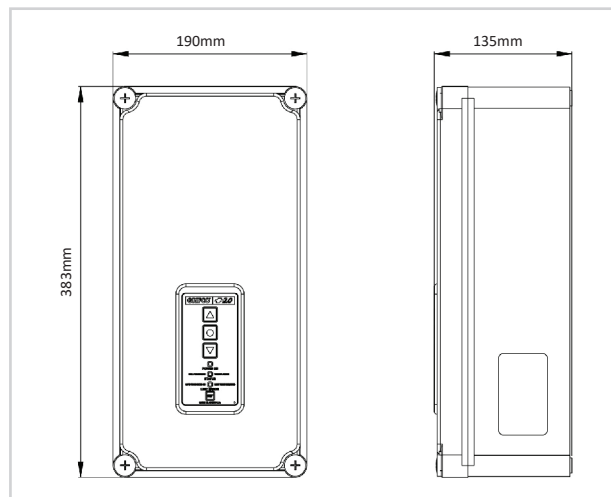

Product may differ slightly from image shown.

Chamberlain Australia Pty Ltd

Head Office - Unit 1, 75 Epping Rd North Ryde NSW 2113
Manufacturing - 15 Dell Rd, West Gosford NSW 2250

Chamberlain New Zealand Ltd

17A Arrenway Dr, Rosedale 0632 Auckland NZ

AU: 1800 GRIFCO | www.grifco.com.au
NZ: 0800 653 667 | www.grifco.co.nz

Chamberlain Branches

Sydney - Unit 1, 75 Epping Rd North Ryde NSW 2113
Melbourne - Unit 18, 85-91 Keilor Park Dr Tullamarine VIC 3043
Brisbane - Unit 19, 140 Wecker Rd Mansfield QLD 4122
Perth - 54 Milrose Dr Malaga WA 6090