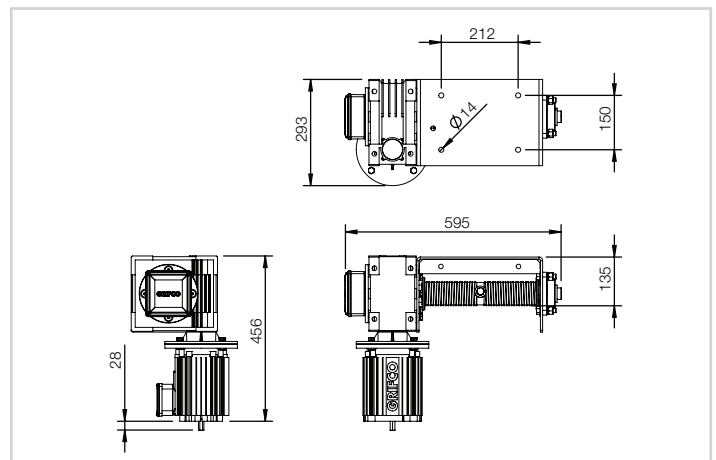

What's in the Box?

Direct Drive Cable Winch with Individual Wall Control

Product may differ slightly from image shown.

Product may differ slightly from image shown.

Model Details

Part No.	W800C3+C
Description	Poultry Cable Winch 800kg 1.0Hp 415V 3PH IP55 RG3747P

Specifications

kW	0.75kW	Phase	3ph
Amps	2.3A	Lifting Capacity	800kg
Hp	1.0Hp	IP Rating	IP55
Voltage	415V	Travel	3.9m

Mounting Plate (optional)

Part No.	Description
WMLMPF	Mounting Plate for Direct Drive Cable Winch