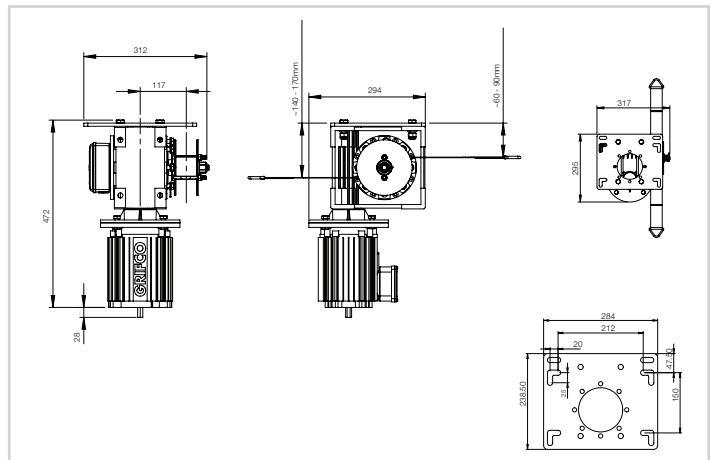

Product may differ slightly from image shown.

Product may differ slightly from image shown.

Model Details

Part No.	W400B3
Description	Poultry Belt Winch 400kg 1.0Hp 415V 3PH IP55

Specifications

kW	0.75kW	Phase	3ph
Amps	2.3A	Lifting Capacity	400kg
Hp	1.0Hp	IP Rating	IP55
Voltage	415V	Travel	3.8m

Mounting Plate (optional)

Part No.	Description
WMLMPF	Mounting Plate for Direct Drive Cable Winch

Multi-Station Control Cabinet (optional)

Part No.	Description
MSPC8	Control Cabinet for 8 Winches
MSPC10	Control Cabinet for 10 Winches
MSPC12	Control Cabinet for 12 Winches

Chamberlain Australia Pty Ltd
Head Office - Unit 1, 75 Epping Rd North Ryde NSW 2113
Manufacturing - 15 Dell Rd, West Gosford NSW 2250

Chamberlain New Zealand Ltd
17A Arrenway Dr, Rosedale 0632 Auckland NZ

AU: 1800 GRIFCO | www.grifco.com.au
NZ: 0800 653 667 | www.grifco.co.nz

Chamberlain Branches
Sydney - Unit 1, 75 Epping Rd North Ryde NSW 2113
Melbourne - Unit 18, 85-91 Keilor Park Dr Tullamarine VIC 3043
Brisbane - Unit 19, 140 Wecker Rd Mansfield QLD 4122
Perth - 54 Milrose Dr Malaga WA 6090