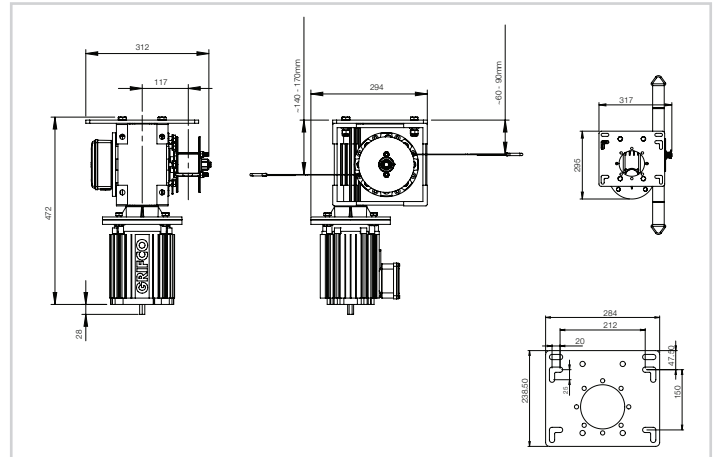

Product may differ slightly from image shown.

Product may differ slightly from image shown.

Model Details

Part No.	W400B1
Description	Poultry Belt Winch 400kg 1.0Hp 240V 1PH IP55

Specifications

kW	0.75kW	Phase	1ph
Amps	6.0A	Lifting Capacity	400kg
Hp	1.0Hp	IP Rating	IP55
Voltage	240V	Travel	3.8m

Mounting Plate (optional)

Part No.	Description
WMLMPF	Mounting Plate for Direct Drive Cable Winch

Multi-Station Control Cabinet (optional)

Part No.	Description
MSPC8	Control Cabinet for 8 Winches
MSPC10	Control Cabinet for 10 Winches
MSPC12	Control Cabinet for 12 Winches

Chamberlain Australia Pty Ltd
Head Office - Unit 1, 75 Epping Rd North Ryde NSW 2113
Manufacturing - 15 Dell Rd, West Gosford NSW 2250

Chamberlain New Zealand Ltd
17A Arrenway Dr, Rosedale 0632 Auckland NZ

AU: 1800 GRIFCO | www.grifco.com.au
NZ: 0800 653 667 | www.grifco.co.nz

Chamberlain Branches
Sydney - Unit 1, 75 Epping Rd North Ryde NSW 2113
Melbourne - Unit 18, 85-91 Keilor Park Dr Tullamarine VIC 3043
Brisbane - Unit 19, 140 Wecker Rd Mansfield QLD 4122
Perth - 54 Milrose Dr Malaga WA 6090